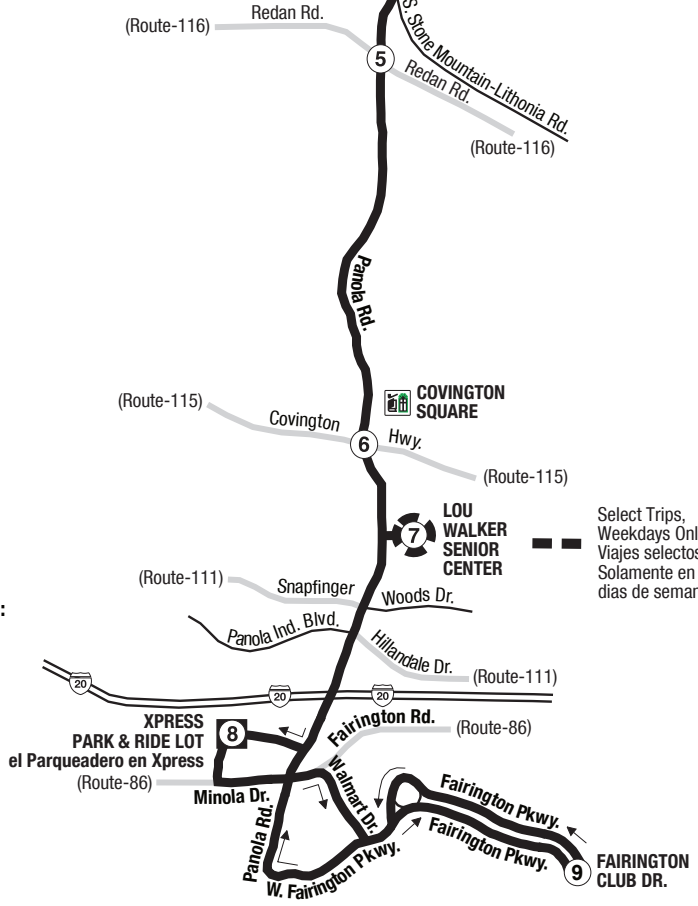

Routes intersecting at Avondale Station:
Rutas intersectando en la Estación Avondale:

- 75-Lawrenceville Highway
- 114-Columbia Drive
- 117-Rockbridge Road/Panola Road
- 120-East Ponce De Leon Avenue

INTERSECTING ROUTES
 Rutas Intersectando

Routes intersecting at Xpress Park & Ride (Panola Road):
Rutas intersectando en el Parqueadero Xpress (Panola Road) :

- 86-Fairington Road
- 117-Rockbridge Road/Panola Road -Xpress

Select Trips,
 Weekdays Only.
 Viajes selectos,
 Solamente en
 días de semana.