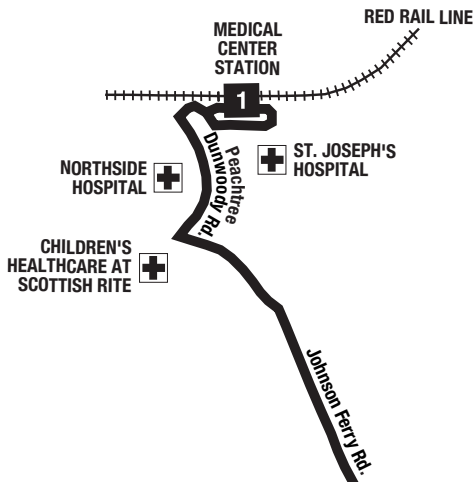

**Routes intersecting at Medical Center Station:
Rutas intersectando en la Estación Medical Center:**

**825-Johnson Ferry Road
-Xpress**

**Routes intersecting at Chamblee Station:
Rutas intersectando en la Estación Chamblee:**

**19-Clairmont Road/West Howard Avenue
47-I-85 Access Road
103-Peeler Road
126-Embry Hills
132-Tilly Mill Road
825-Johnson Ferry Road
-Xpress**

**NORTH
NORTE**

**INTERSECTING ROUTES
Rutas Intersectando**