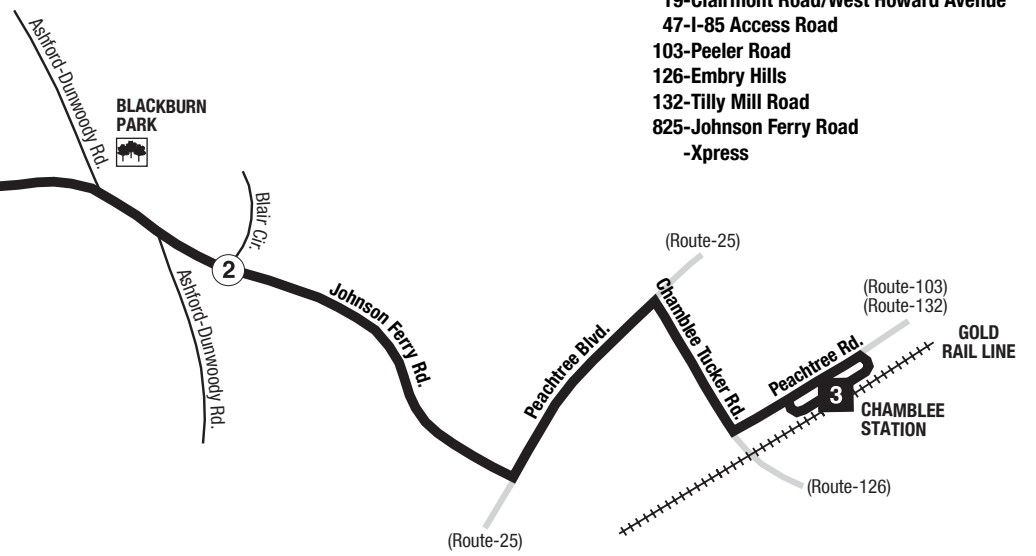

**Routes intersecting at Medical Center Station:
Rutas intersectando en la Estación Medical Center:**

**825-Johnson Ferry Road
-Xpress**

**Routes intersecting at Chamblee Station:
Rutas intersectando en la Estación Chamblee:**

**19-Clairmont Road/West Howard Avenue
47-I-85 Access Road
103-Peeler Road
126-Embry Hills
132-Tilly Mill Road
825-Johnson Ferry Road
-Xpress**

**NORTH
NORTE**

**INTERSECTING ROUTES
Rutas Intersectando**