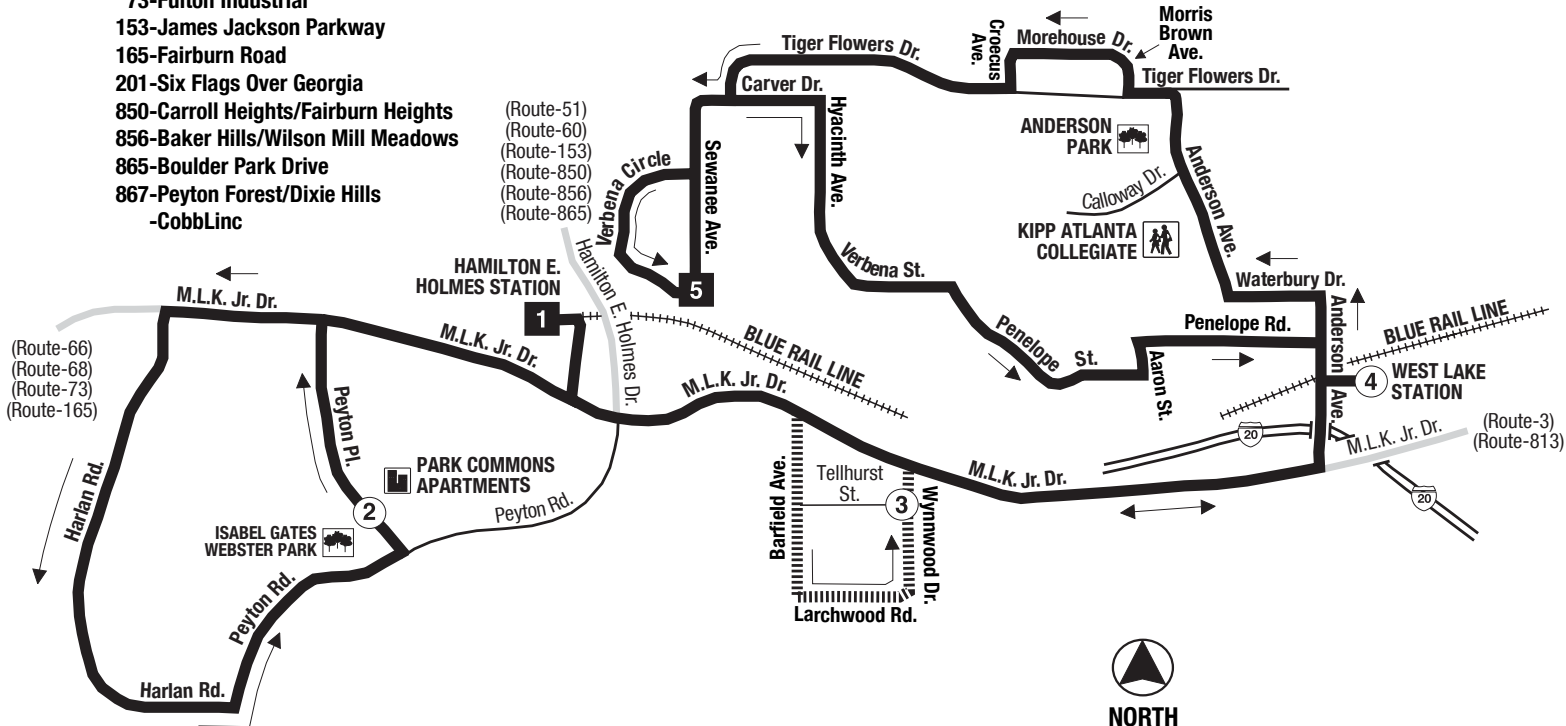

Routes intersecting at  
Hamilton E. Holmes Station:  
Rutas intersectando en la  
Estación Hamilton E. Holmes:

- 3-Martin Luther King, Jr. Drive/Auburn Avenue
- 51-Joseph E. Boone Boulevard
- 60-Hightower Road
- 66-Lynhurst Drive/Princeton Lakes
- 68-Benjamin E. Mays Drive
- 73-Fulton Industrial
- 153-James Jackson Parkway
- 165-Fairburn Road
- 201-Six Flags Over Georgia
- 850-Carroll Heights/Fairburn Heights
- 856-Baker Hills/Wilson Mill Meadows
- 865-Boulder Park Drive
- 867-Peyton Forest/Dixie Hills
- CobbLinc

Routes intersecting at  
West Lake Station:  
Rutas intersectando en la  
Estación West Lake:

- 58-Hollywood Road/Lucile Avenue
- 813-Atlanta University Center
- 853-Center Hill
- 867-Peyton Forest/Dixie Hills

- INTERSECTING ROUTES  
Rutas Intersectando
- - - - - SELECT TRIPS  
Viajes selectos